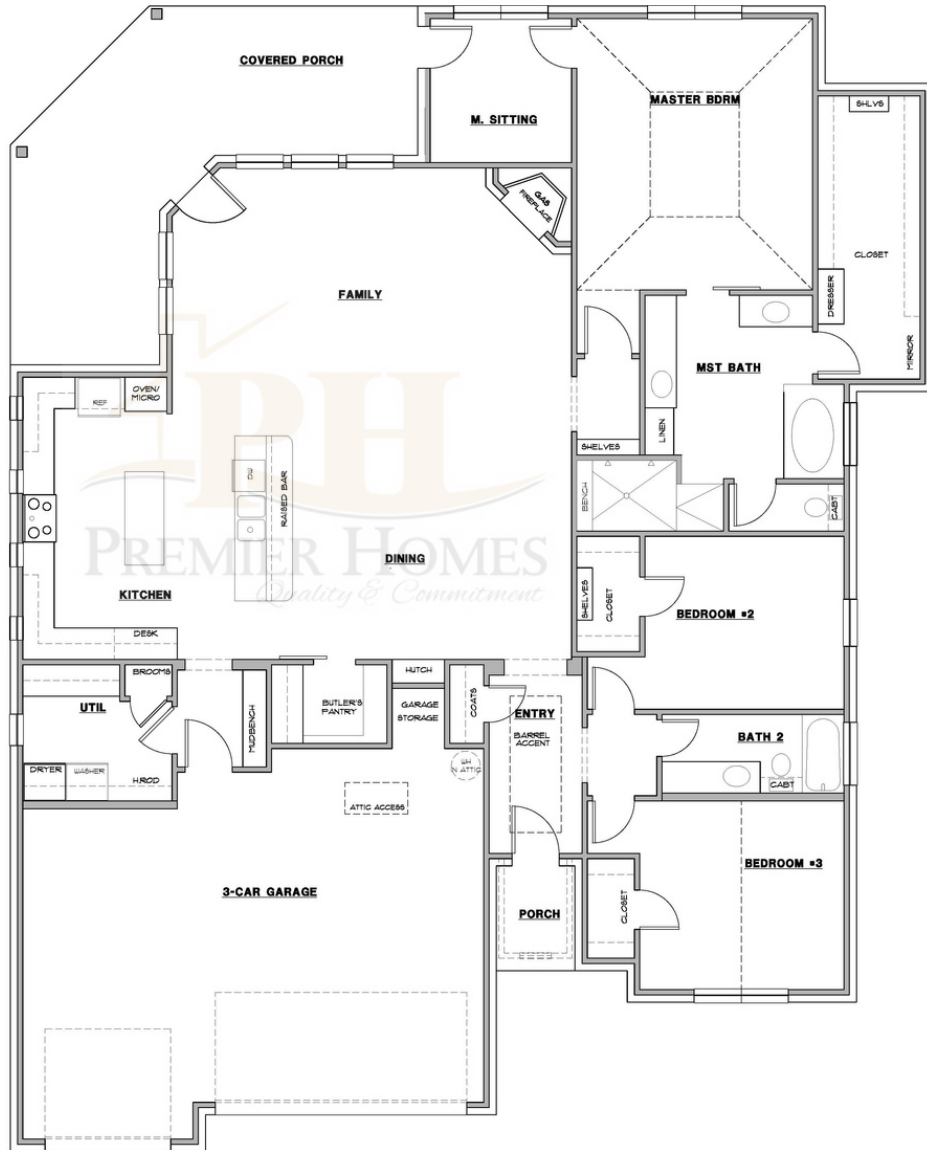

PREMIER HOMES
Quality & Commitment

THE BUCHANAN FLOOR PLAN

3 2 3 1 2,607 sq ft