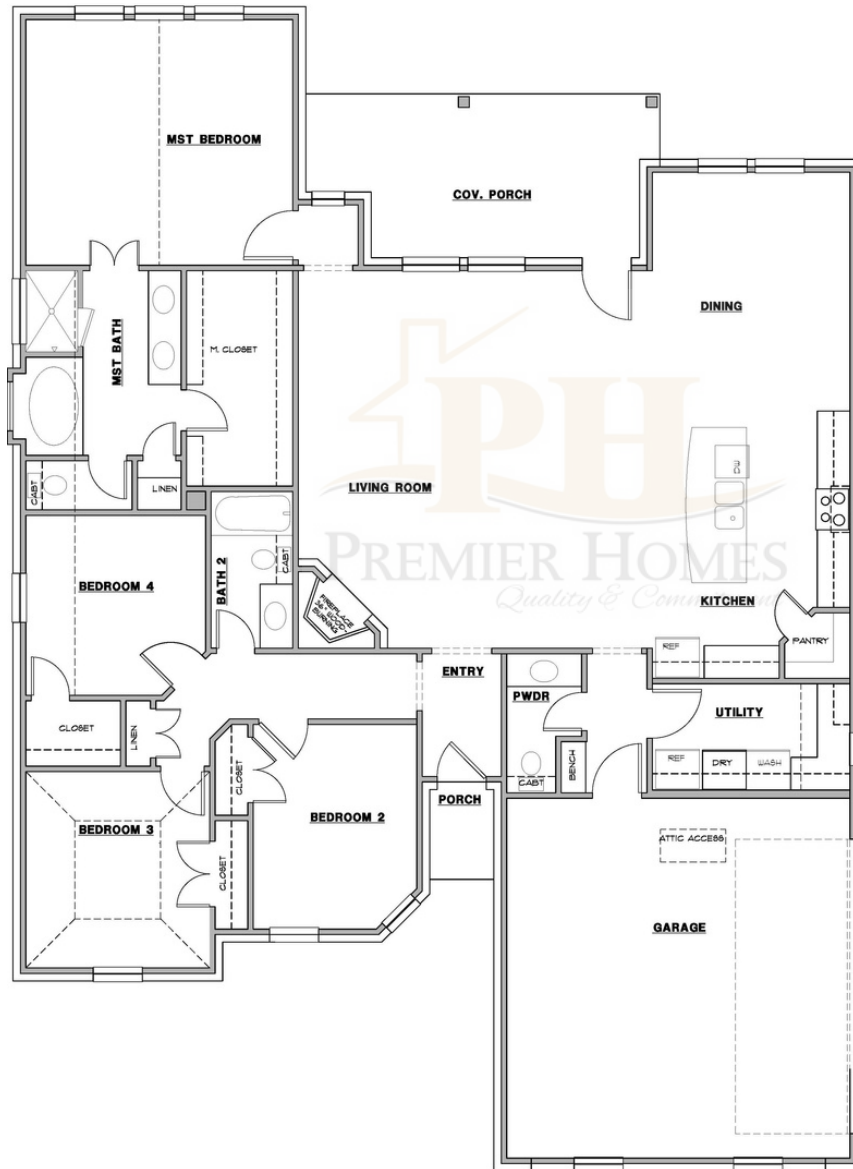

# THE DECATUR FLOOR PLAN

4  2  2  2,339 sq ft