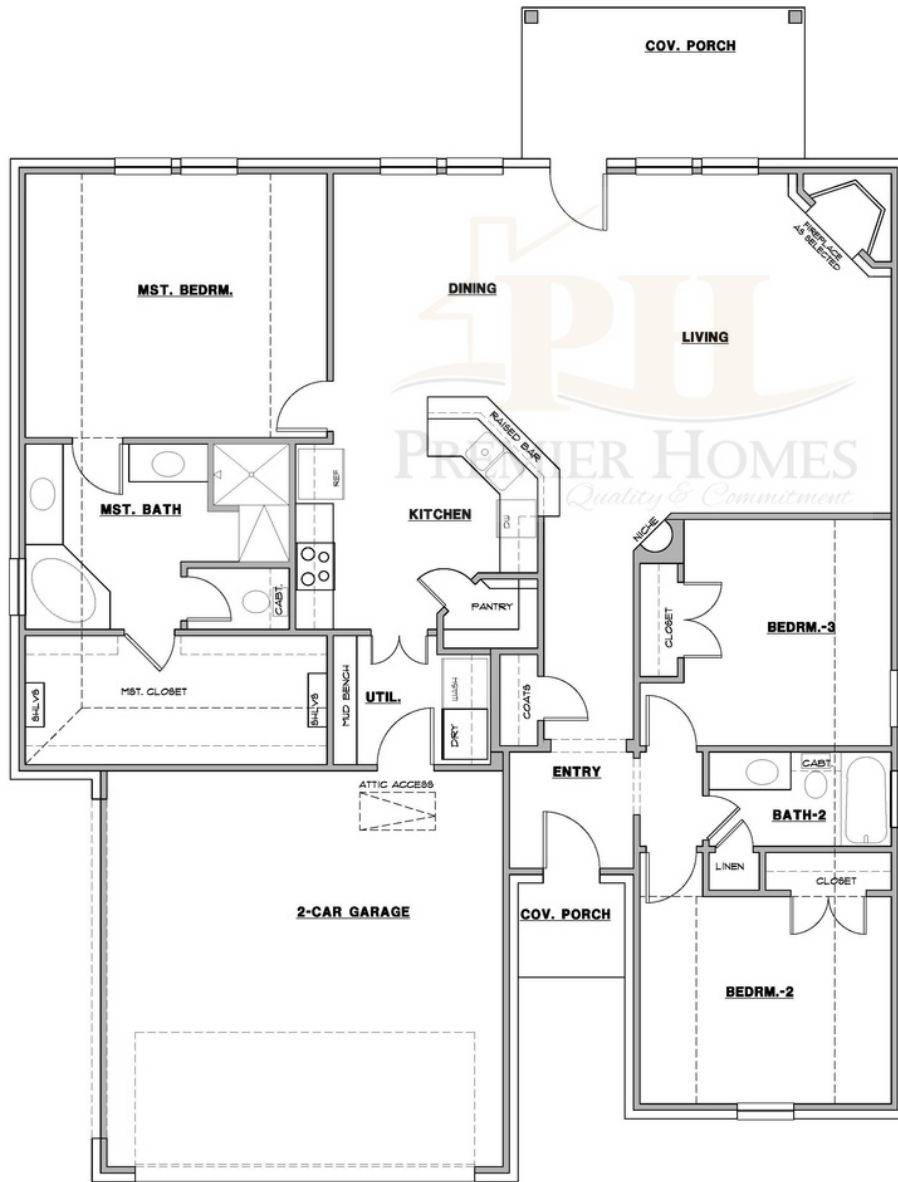

# THE FARWELL FLOOR PLAN

3  2  2  1,858sq ft