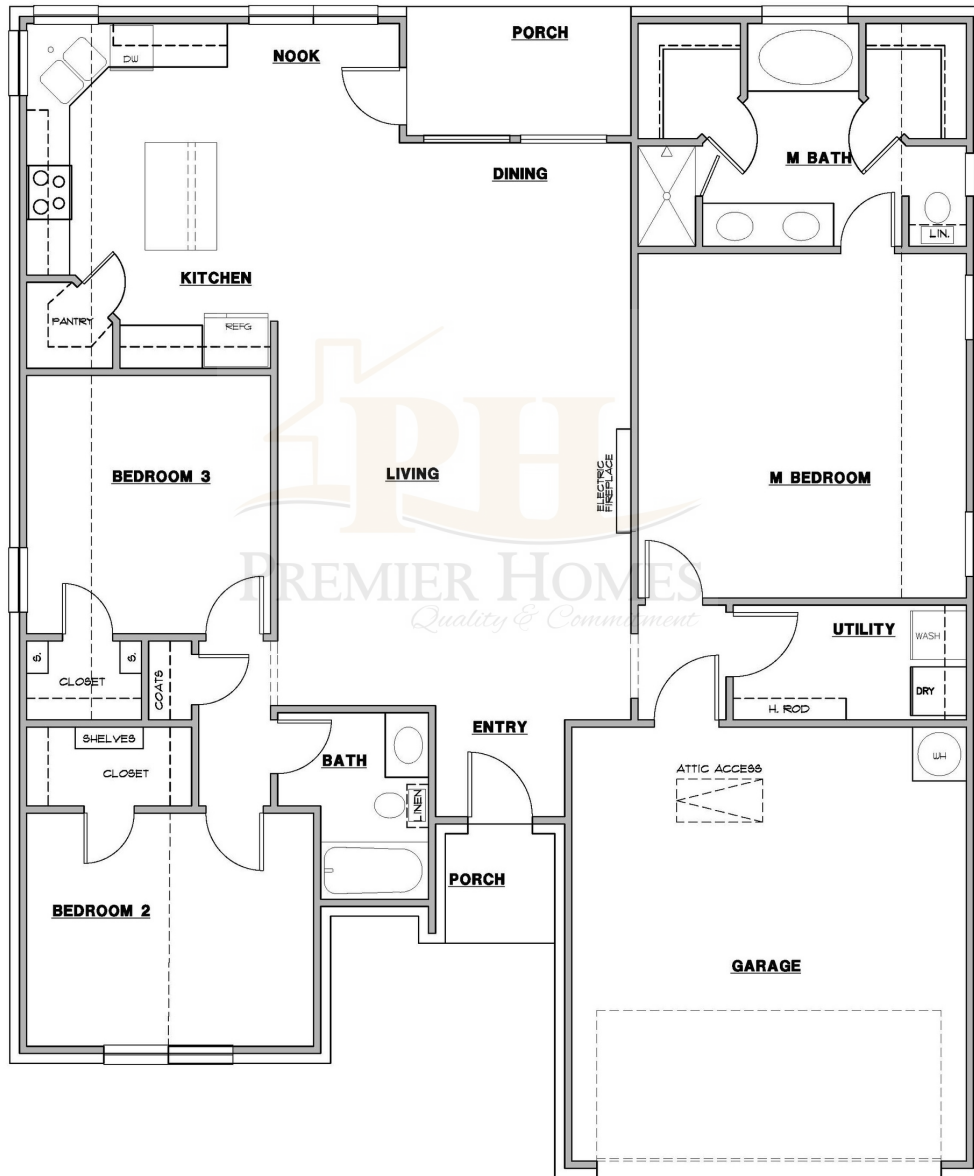

PREMIER HOMES
Quality & Commitment

THE TAWAKONI FLOOR PLAN

3  2  2  1,761 sq ft