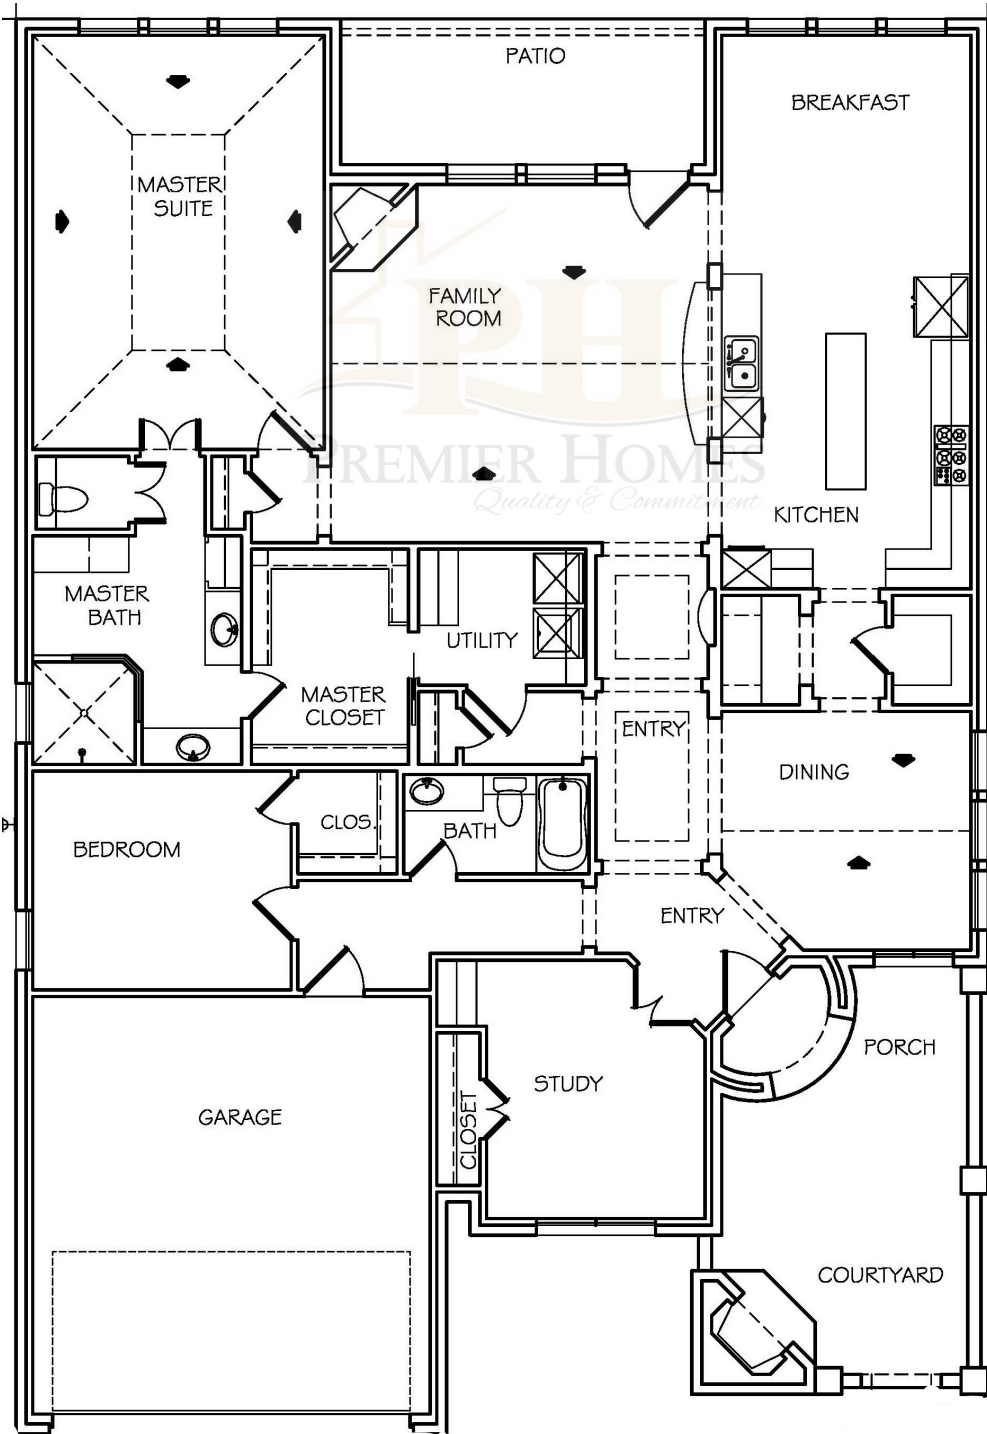

# THE KENNEDY FLOOR PLAN

2 2 2 2,431 sq ft