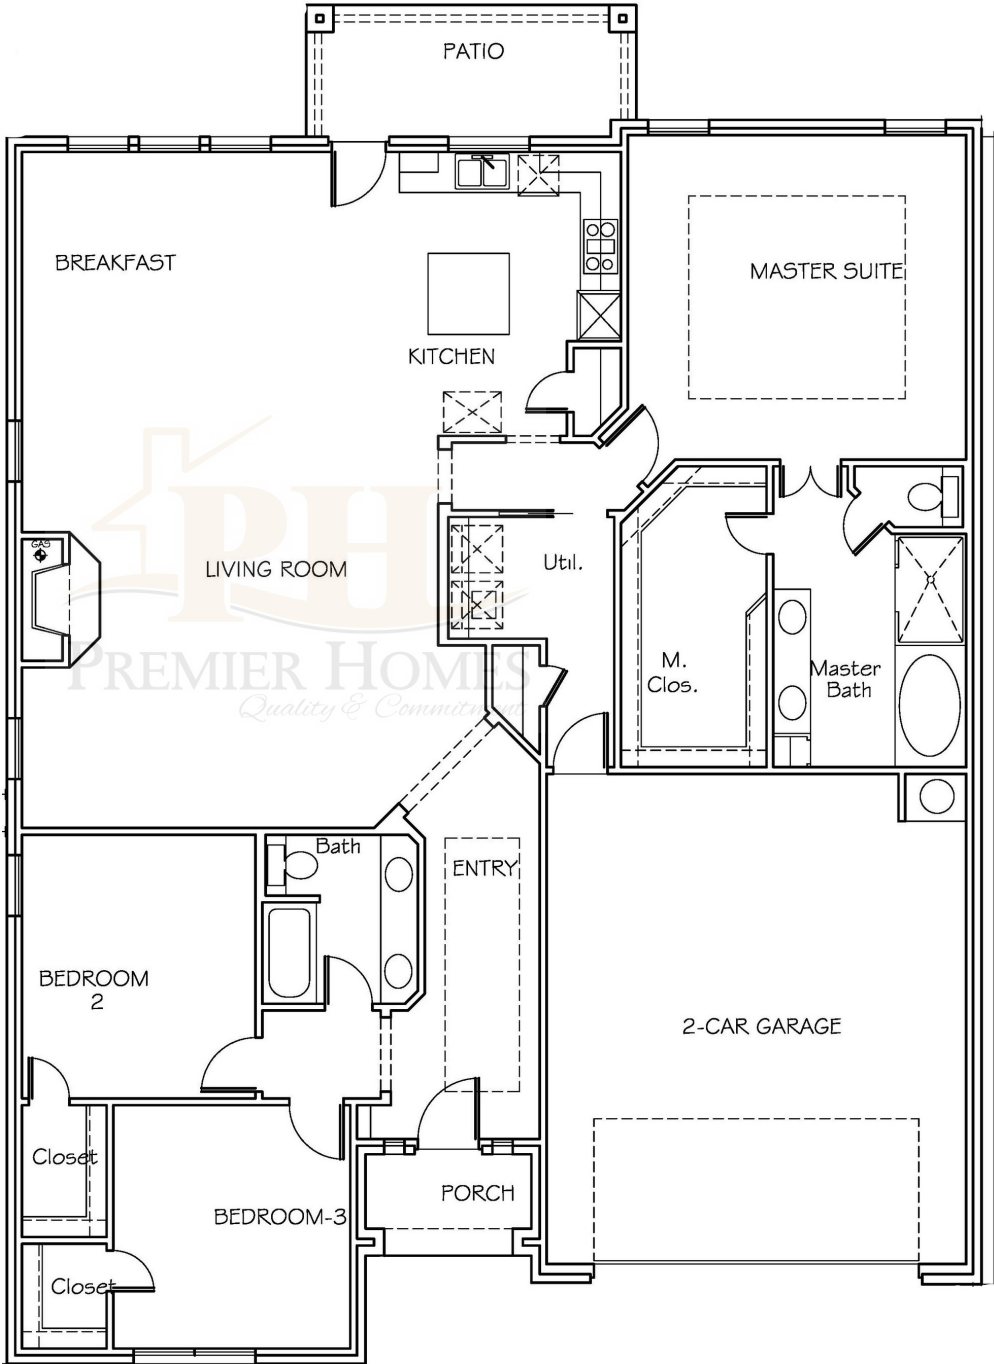

# THE SINATRA FLOOR PLAN

3 2 2 2,204 sq ft