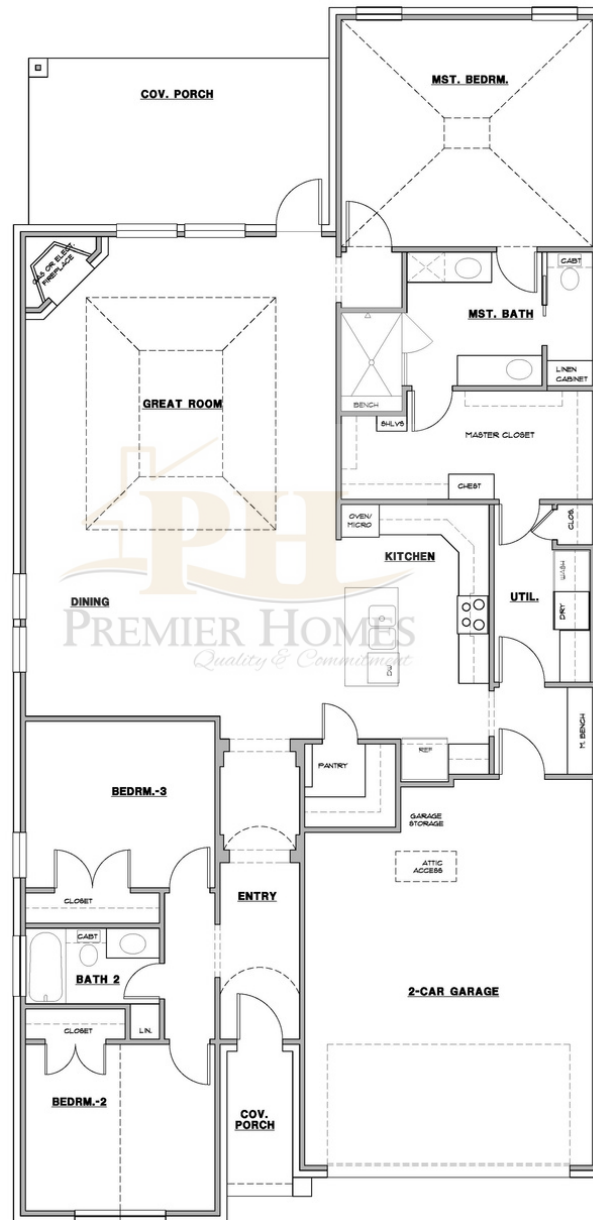

1457 Highland Park
Highland Park Bay

- 3 Bedrooms
- 2 Bathrooms
- 2 Car Garage
- 2,217 sq ft